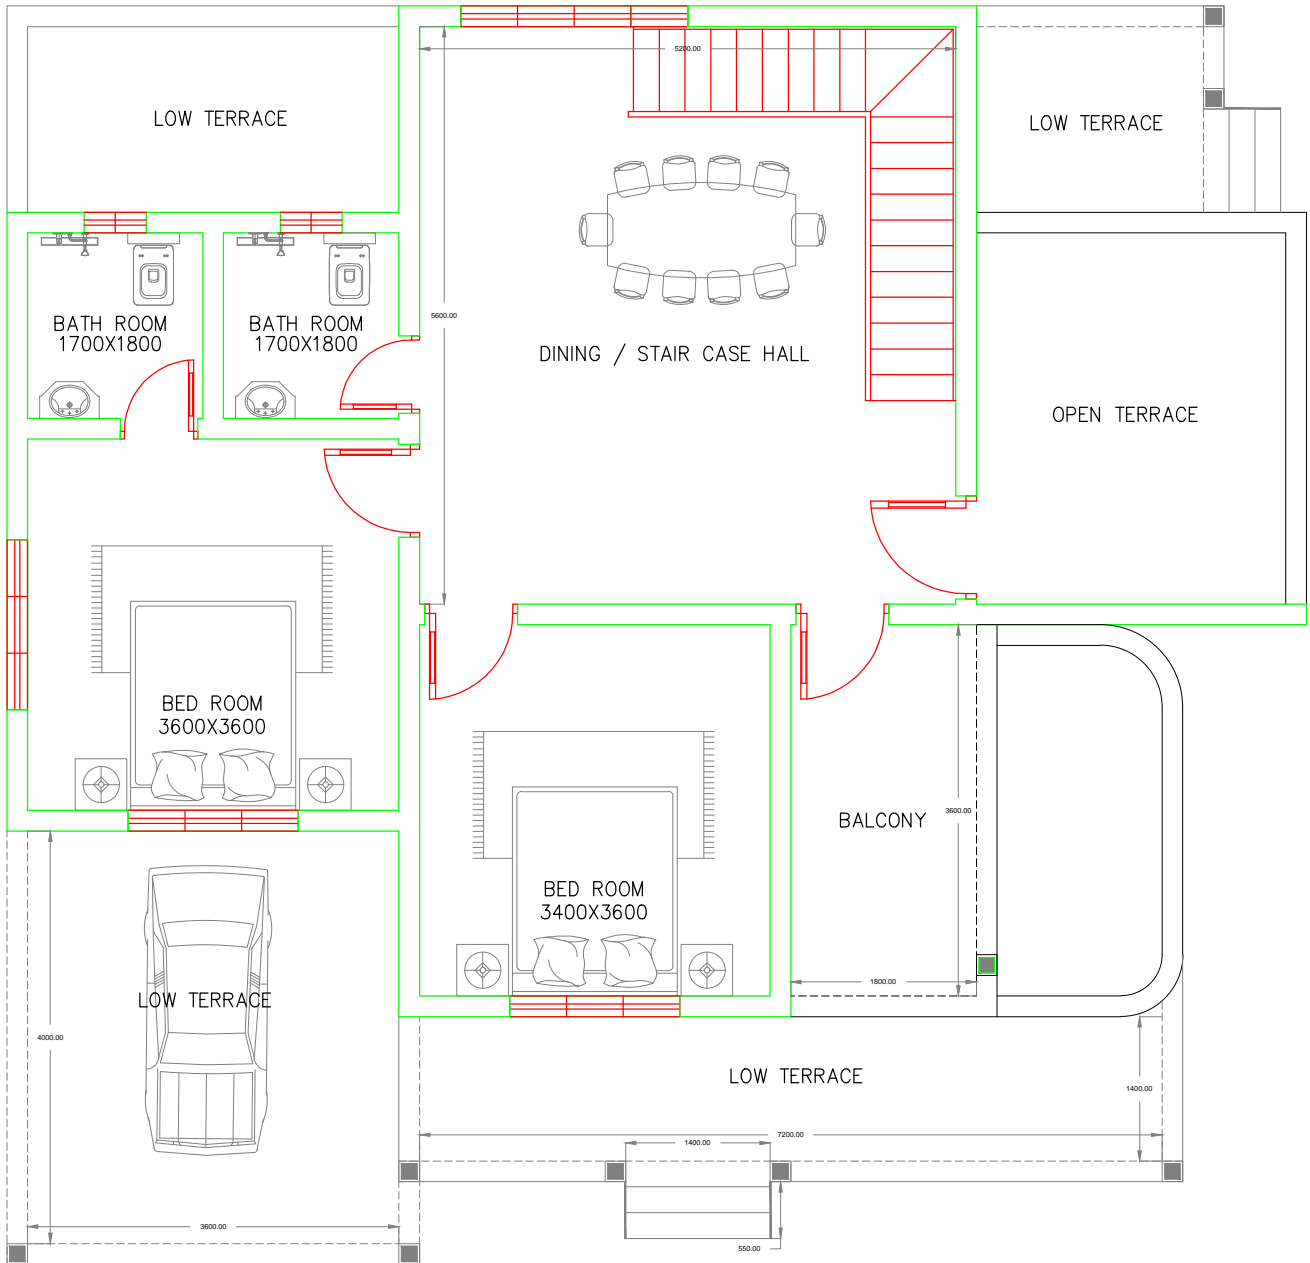

# FIRST FLOOR 800sqft. HOME DESIGN

[BY - SaazWorld](#)

**NOTE**

1. ALL DIMENSIONS ARE IN MILLIMETERS (mm)
2. GROUND & FIRST FLOOR TOTAL CALCULATION IS **2200sqft.**

DESIGN BY

DRAWN BY

A.S

Cont. E-mail ID:-