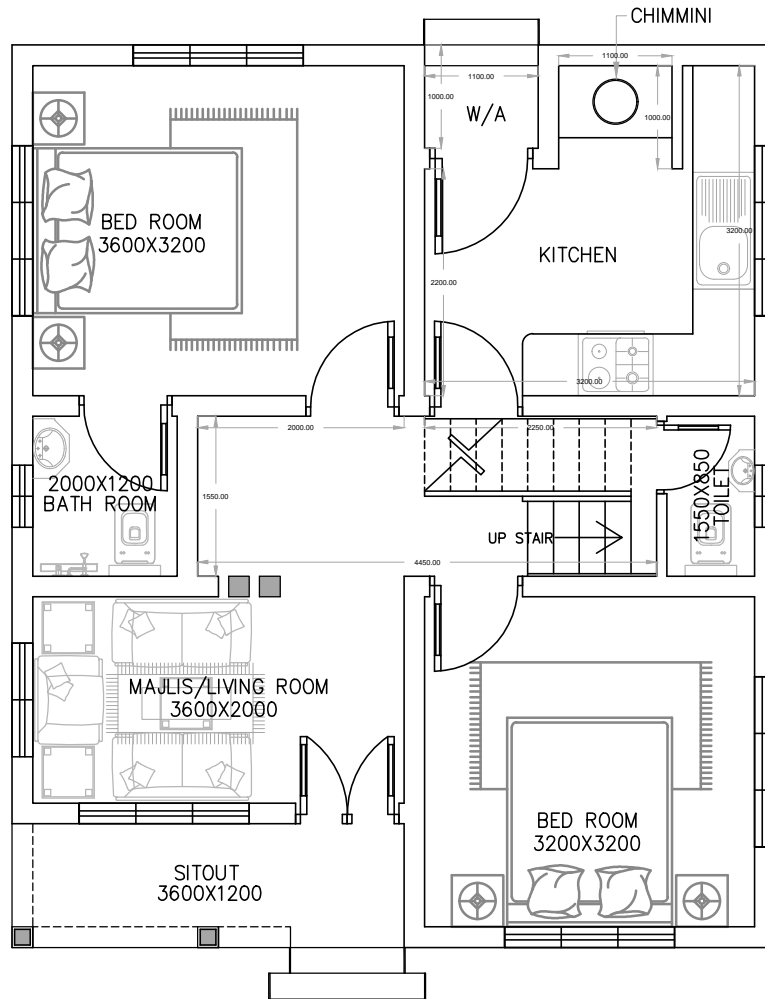

GROUND FLOOR 650sqft. HOME DESIGN

BY - SaazWorld

NOTE

1. ALL DIMENSIONS ARE IN MILLIMETERS (mm)
2. GROUND & FIRST FLOOR TOTAL CALCULATION IS 730sqft.

DESIGN BY

DRAWN BY

A.S

Cont. E-mail ID:-