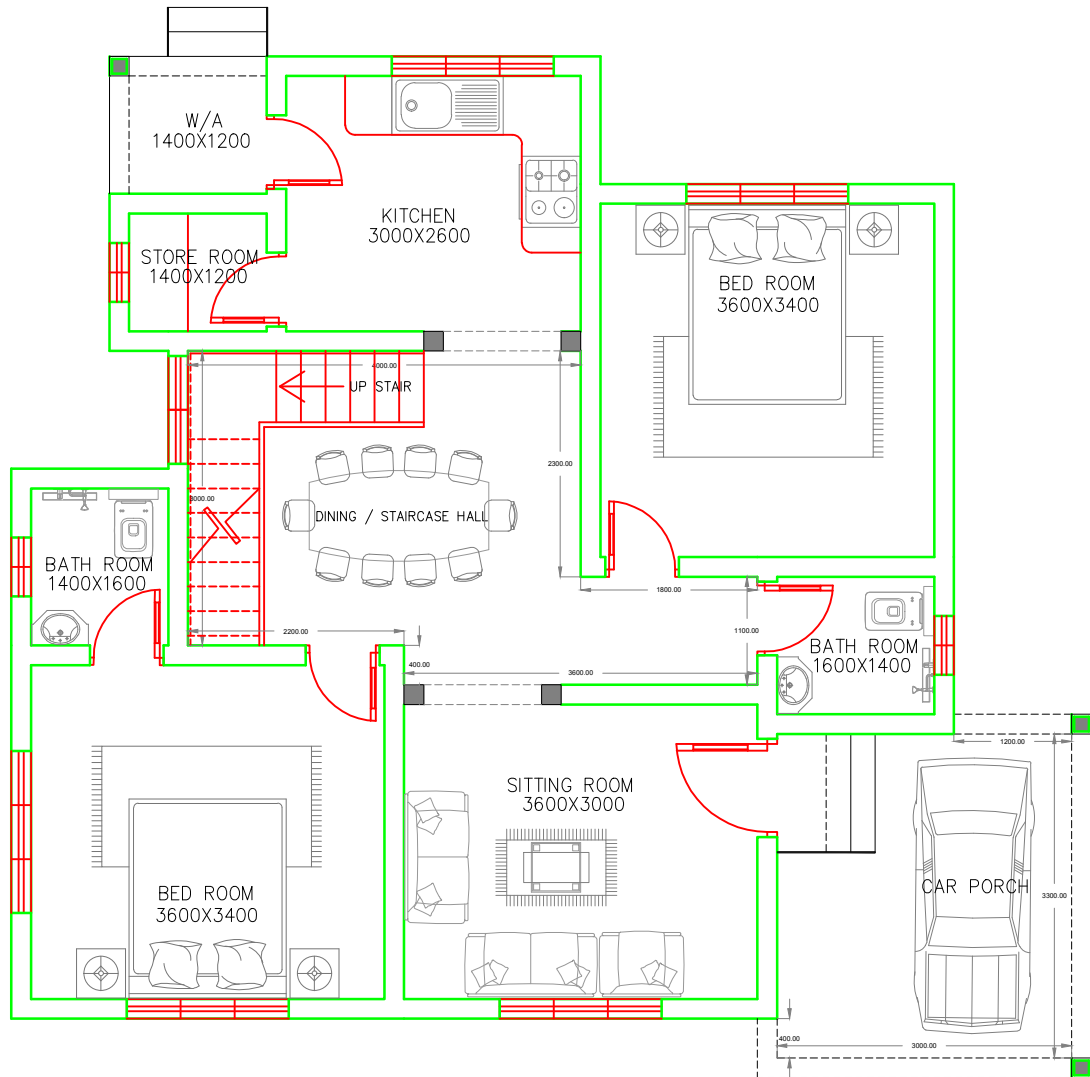

GROUND FLOOR 900sqft. HOME DESIGN

BY - SaazWorld

NOTE

1. ALL DIMENSIONS ARE IN MILLIMETERS (mm)
2. GROUND & FIRST FLOOR TOTAL CALCULATION IS **1000sqft.**

DESIGN BY

DRAWN BY

A.S

Cont. E-mail ID:-