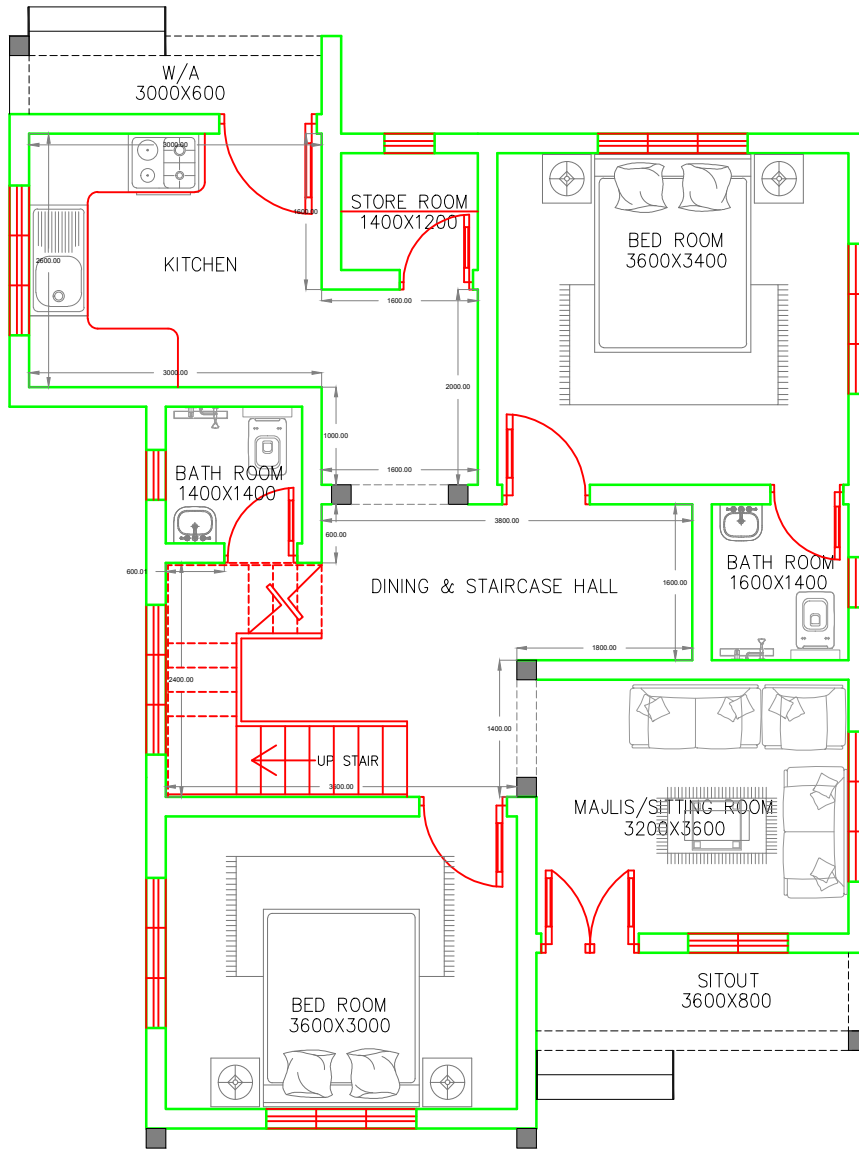

GROUND FLOOR 800sqft. HOME DESIGN

BY - SaazWorld

NOTE

1. ALL DIMENSIONS ARE IN MILLIMETERS (mm)
2. GROUND & FIRST FLOOR TOTAL CALCULATION IS **930sqft.**

DESIGN BY

DRAWN BY

A.S

Cont. E-mail ID:-