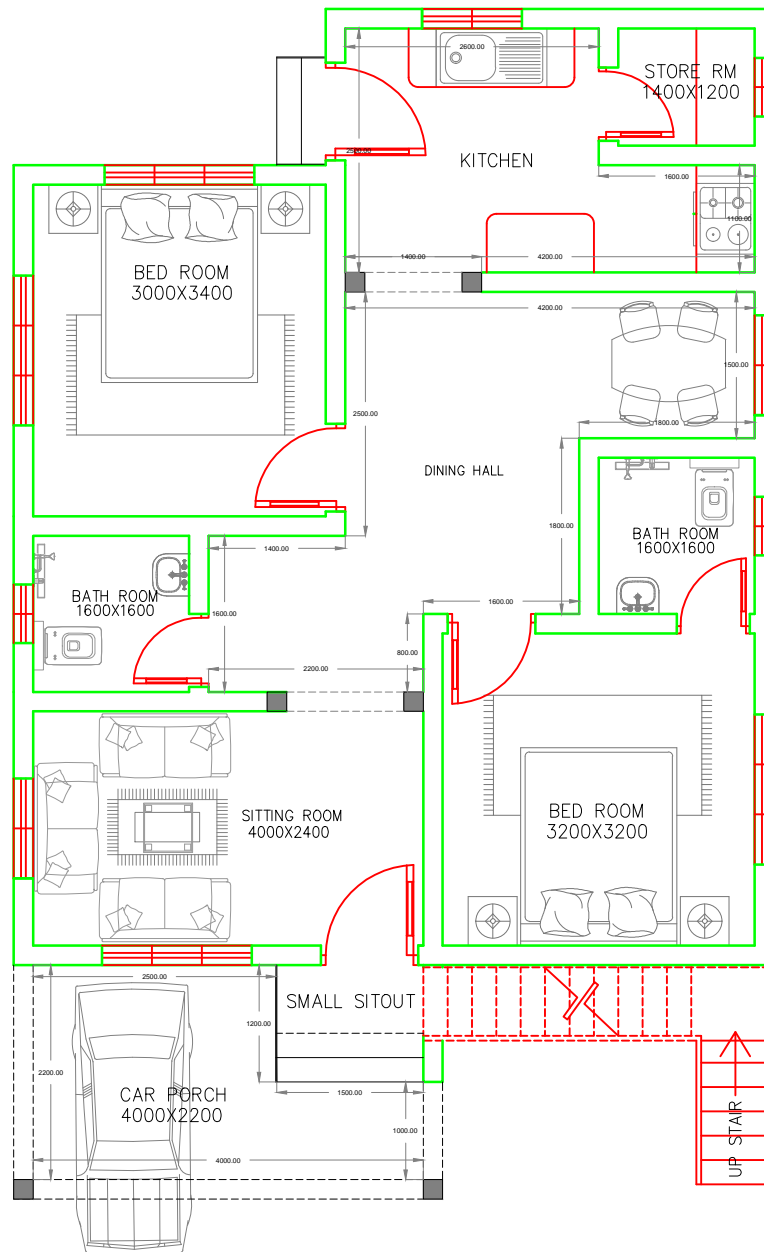

GROUND FLOOR 820sqft. HOME DESIGN

BY - SaazWorld

NOTE

1. ALL DIMENSIONS ARE IN MILLIMETERS (mm)
2. GROUND & FIRST FLOOR TOTAL CALCULATION IS 1660sqft.

DESIGN BY

DRAWN BY

A.S

Cont. E-mail ID:-