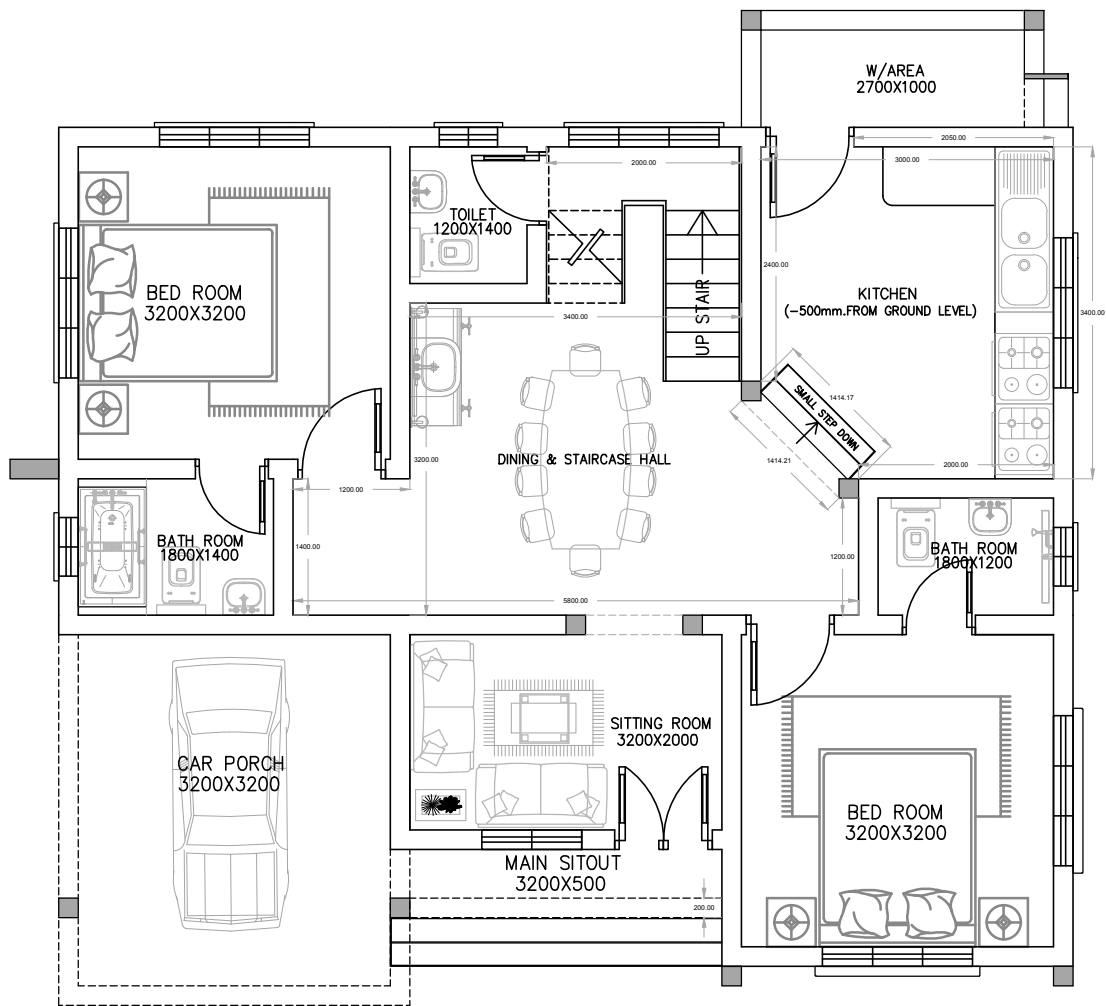

# GROUND FLOOR 930sqft. HOME DESIGN

BY - SaaZWorld

**NOTE**

1. ALL DIMENSIONS ARE IN MILLIMETERS (mm)
2. GROUND & FIRST FLOOR TOTAL CALCULATION IS 1700sqft.

**DESIGN BY**

**DRAWN BY**

A.S

Cont. E-mail ID:-