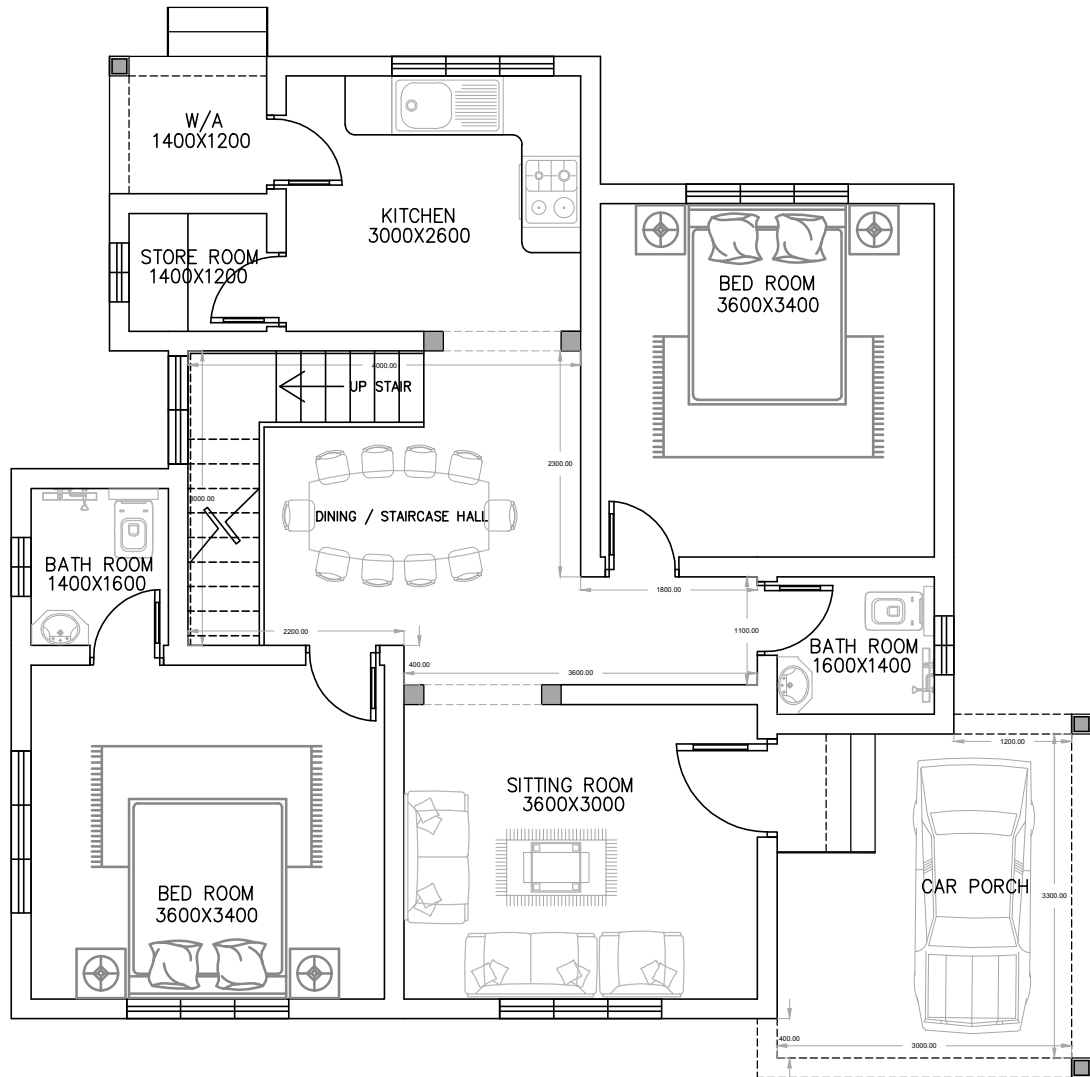

GROUND FLOOR 900sqft. HOME DESIGN

BY - SaazWorld

NOTE

1. ALL DIMENSIONS ARE IN MILLIMETERS (mm)
2. GROUND & FIRST FLOOR TOTAL CALCULATION IS 1000sqft.

DESIGN BY

DRAWN BY

A.S

Cont. E-mail ID:-