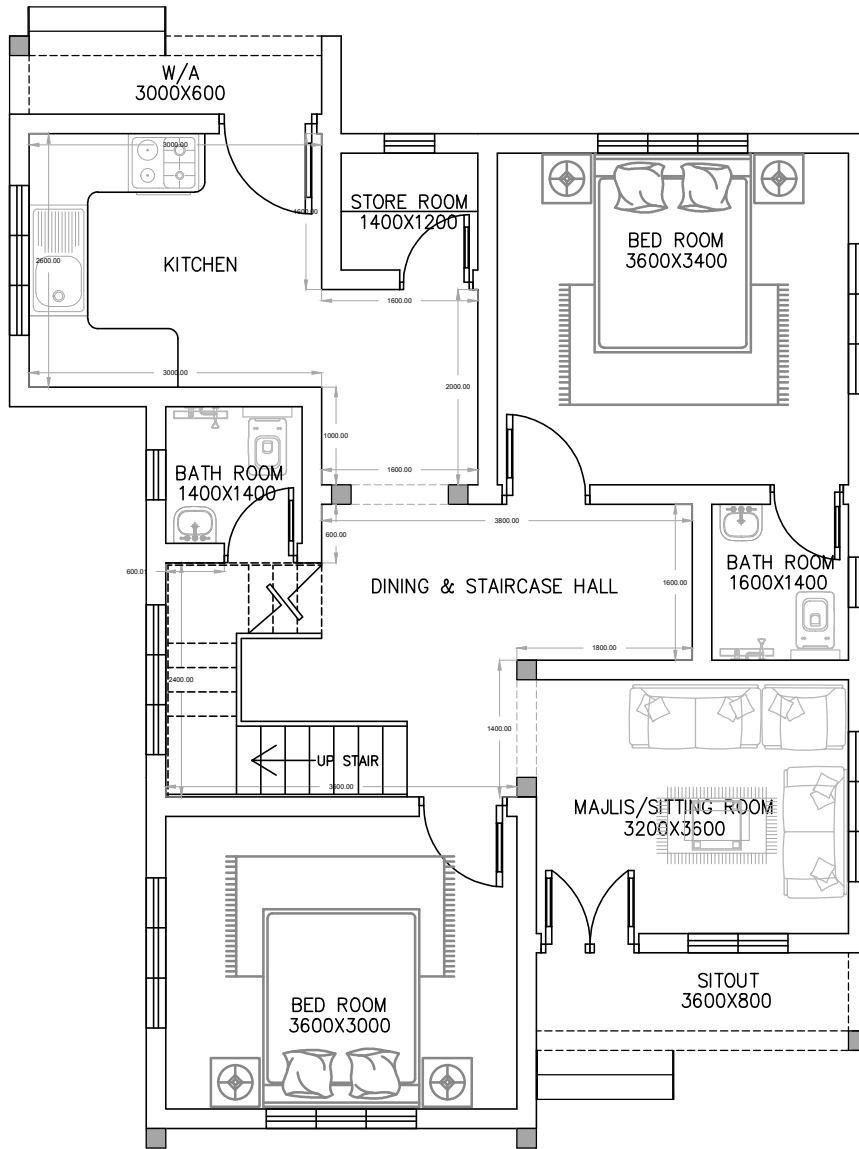

GROUND FLOOR 800sqft. HOME DESIGN

BY - SaazWorld

NOTE

1. ALL DIMENSIONS ARE IN MILLIMETERS (mm)
2. GROUND & FIRST FLOOR TOTAL CALCULATION IS 930sqft.

DESIGN BY

DRAWN BY

A.S

Cont. E-mail ID:-