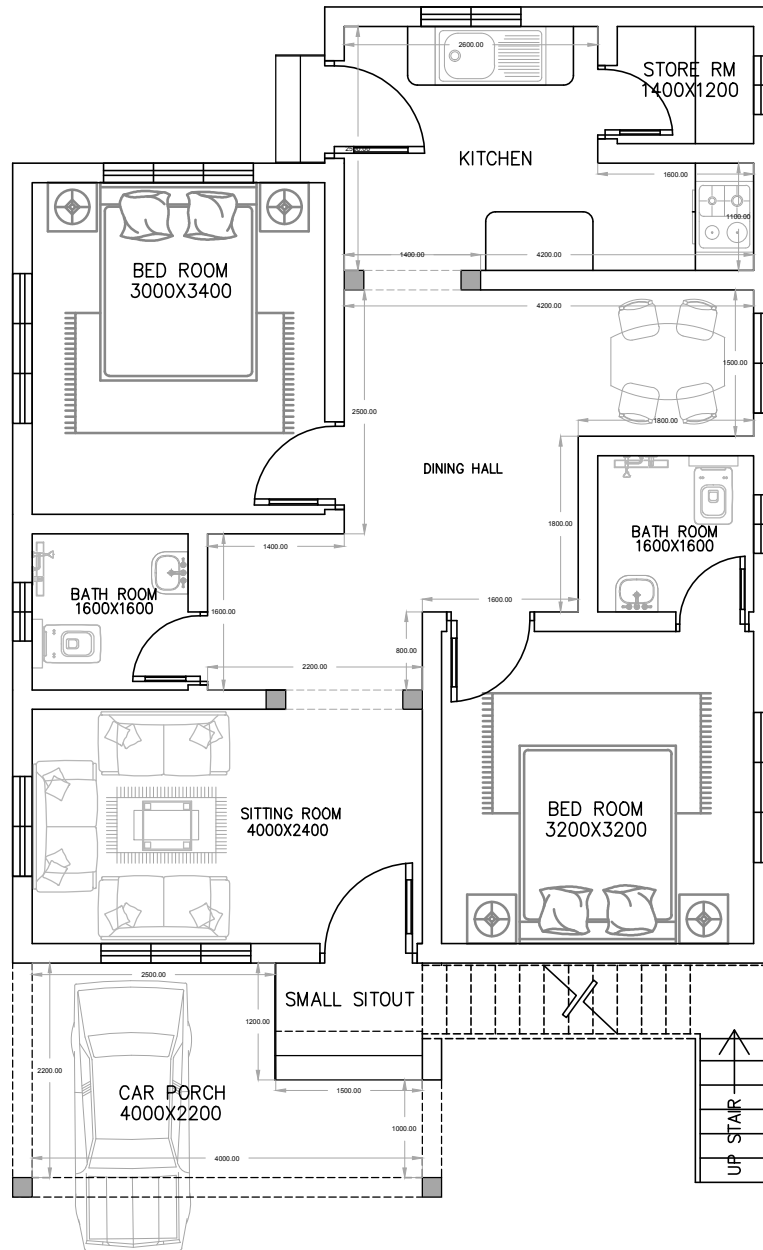

GROUND FLOOR 820sqft. HOME DESIGN

BY - SaaZWorld

NOTE

1. ALL DIMENSIONS ARE IN MILLIMETERS (mm)
2. GROUND & FIRST FLOOR TOTAL CALCULATION IS 1660sqft.

DESIGN BY

DRAWN BY

A.S

Cont. E-mail ID:-