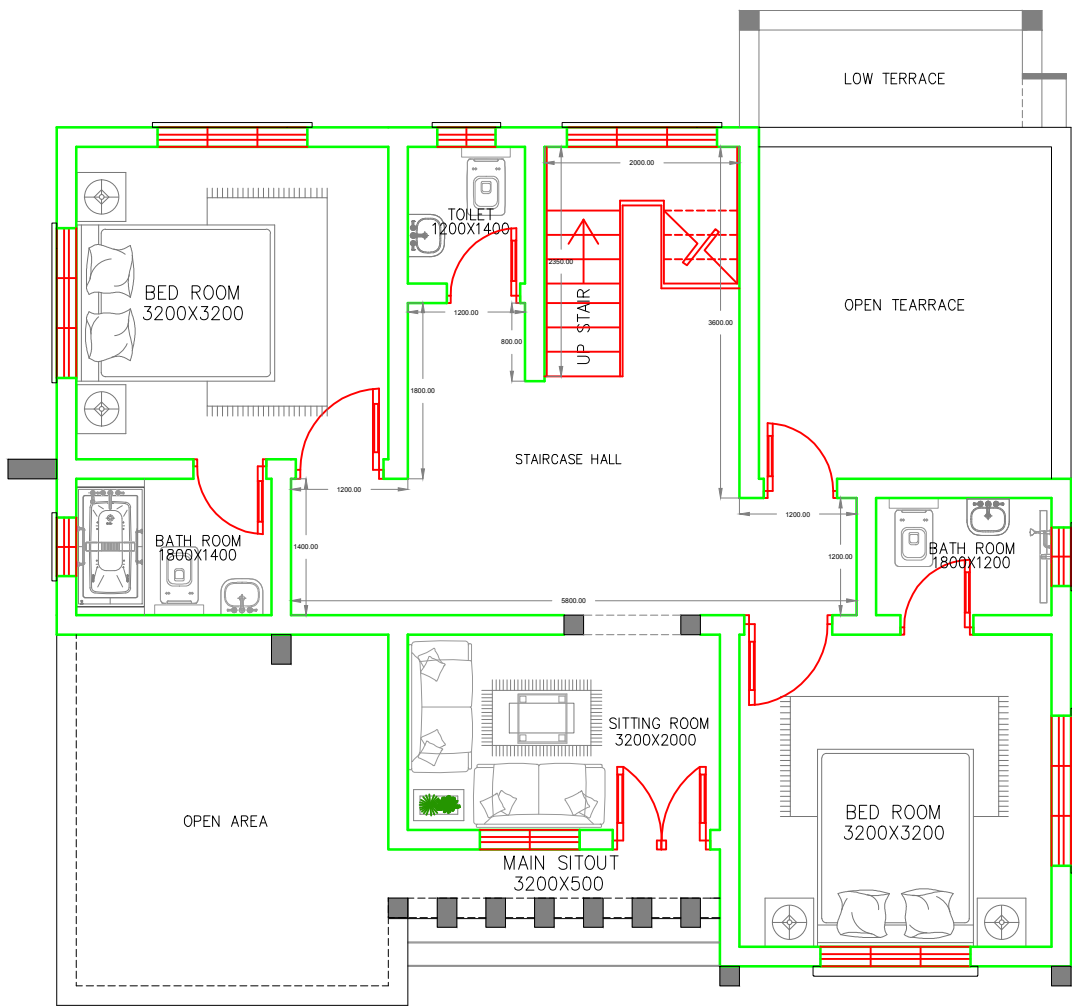

FIRST FLOOR 770sqft. HOME DESIGN

BY - [SaazWorld](#)

NOTE

1. ALL DIMENSIONS ARE IN MILLIMETERS (mm)
2. GROUND & FIRST FLOOR TOTAL CALCULATION IS **1700sqft.**

DESIGN BY

DRAWN BY

A.S

Cont. E-mail ID:-