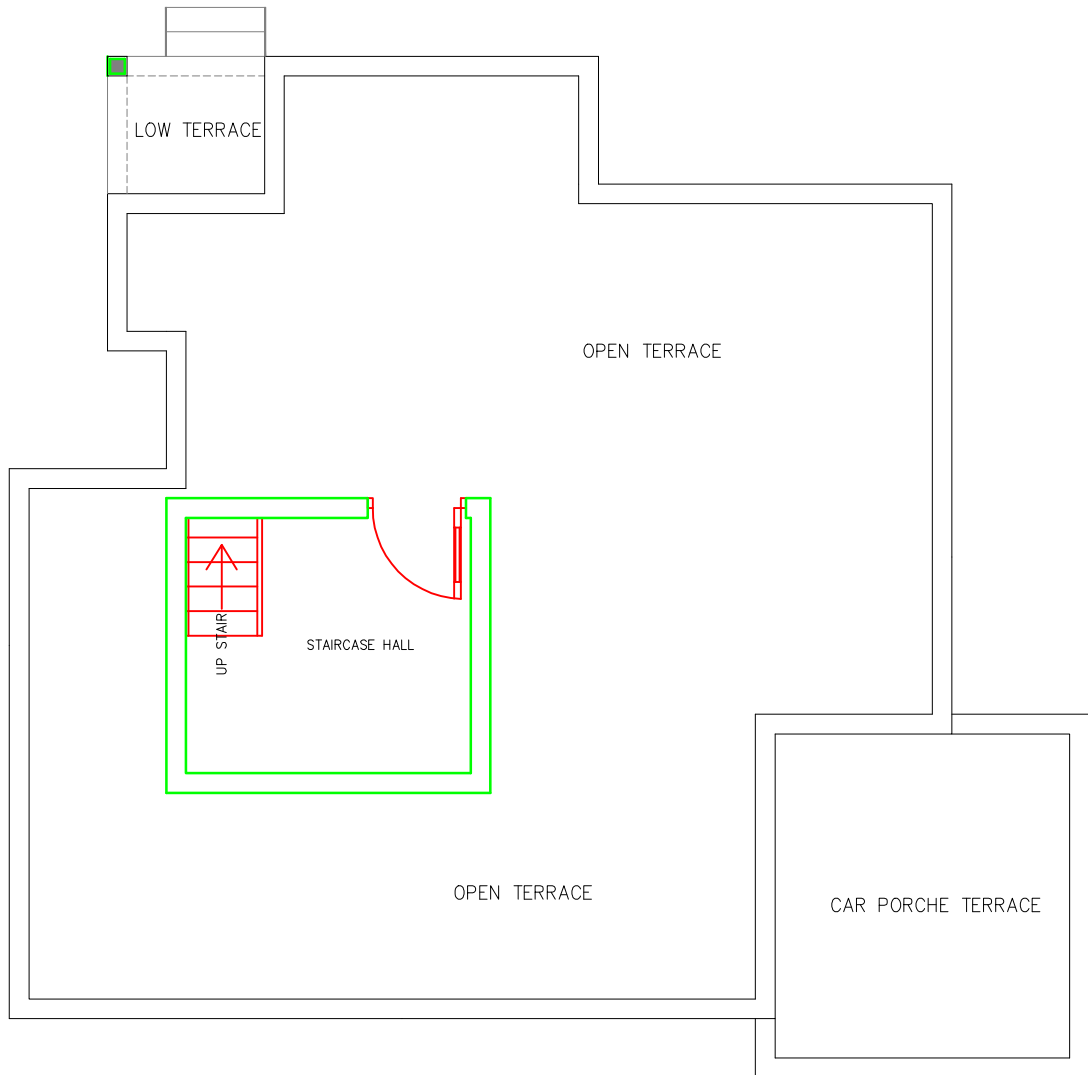

FIRST FLOOR 100sqft. HOME DESIGN

[BY - SaazWorld](#)

NOTE

1. ALL DIMENSIONS ARE IN MILLIMETERS (mm)
2. GROUND & FIRST FLOOR TOTAL CALCULATION IS **1000sqft.**

DESIGN BY

DRAWN BY

A.S

Cont. E-mail ID:-