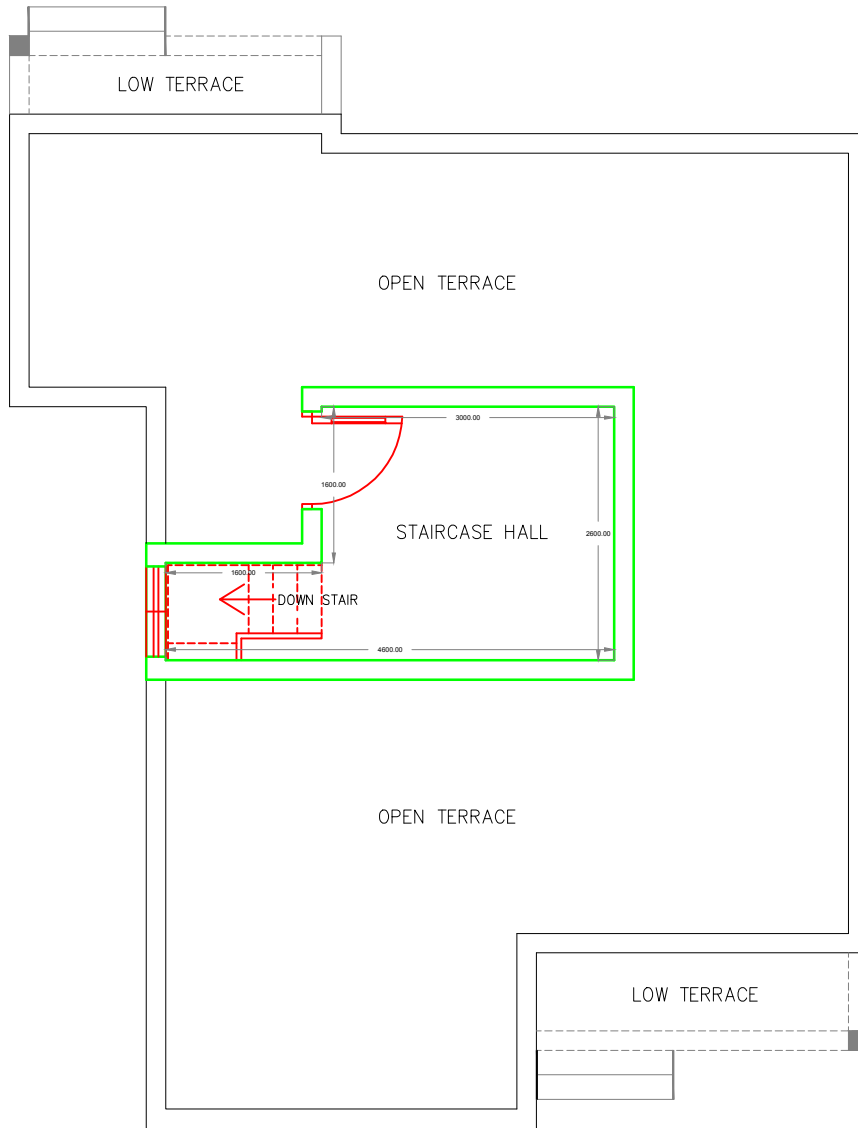

GROUND FLOOR 130sqft. HOME DESIGN

BY - SaazWorld

NOTE

1. ALL DIMENSIONS ARE IN MILLIMETERS (mm)
2. GROUND & FIRST FLOOR TOTAL CALCULATION IS 930sqft.

DESIGN BY

DRAWN BY

A.S

Cont. E-mail ID:-