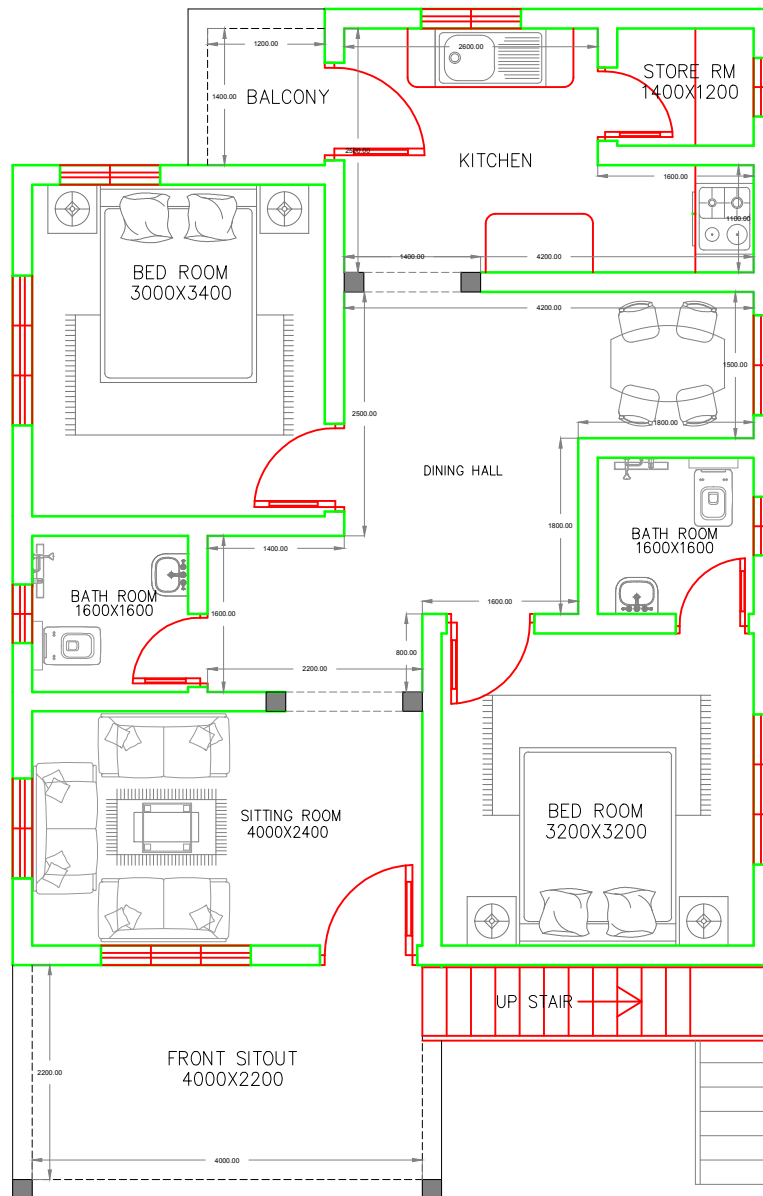

FIRST FLOOR 840sqft. HOME DESIGN

BY - SaazWorld

NOTE

1. ALL DIMENSIONS ARE IN MILLIMETERS (mm)
2. GROUND & FIRST FLOOR TOTAL CALCULATION IS **1660sqft.**

DESIGN BY

DRAWN BY

A.S

Cont. E-mail ID:-