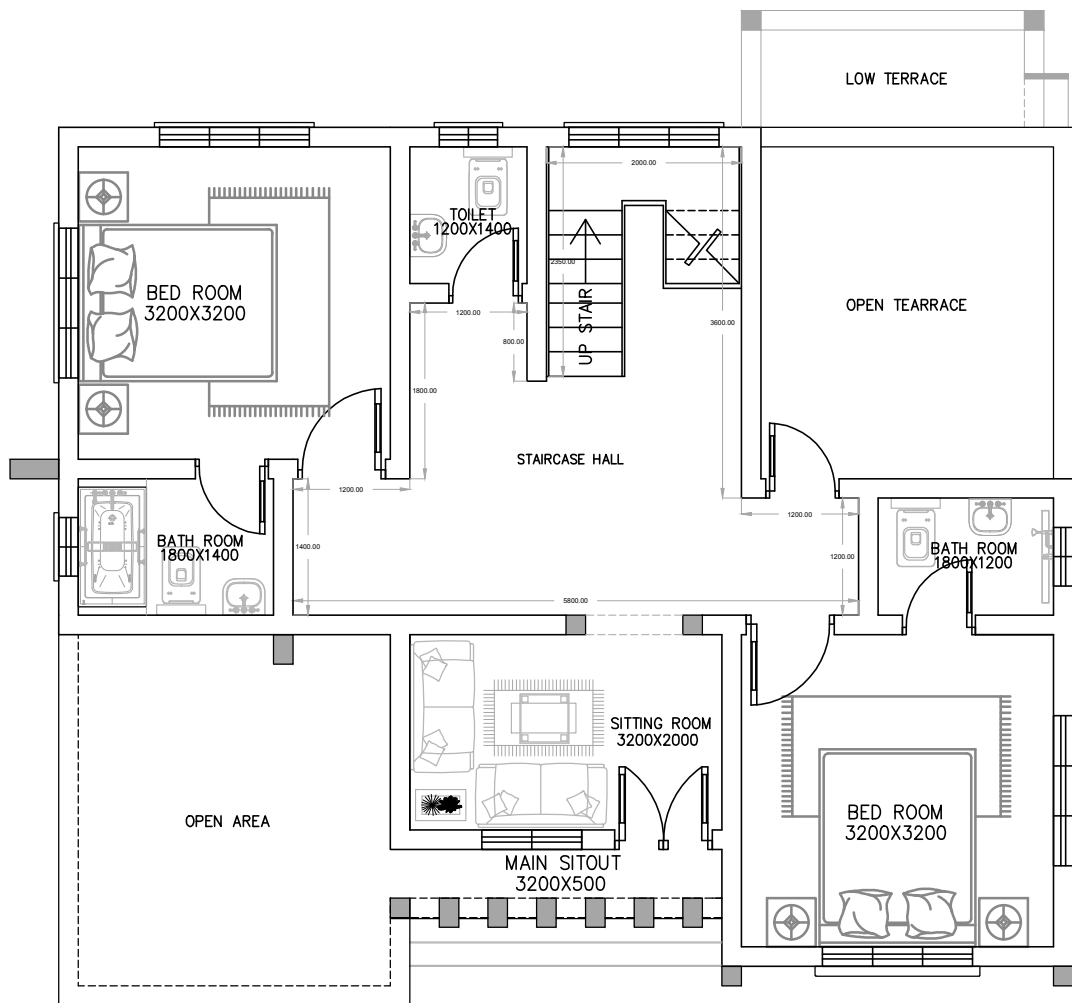

FIRST FLOOR 770sqft. HOME DESIGN

BY - SaazWorld

NOTE

1. ALL DIMENSIONS ARE IN MILLIMETERS (mm)
2. GROUND & FIRST FLOOR TOTAL CALCULATION IS 1700sqft.

DESIGN BY

DRAWN BY

A.S

Cont. E-mail ID:-