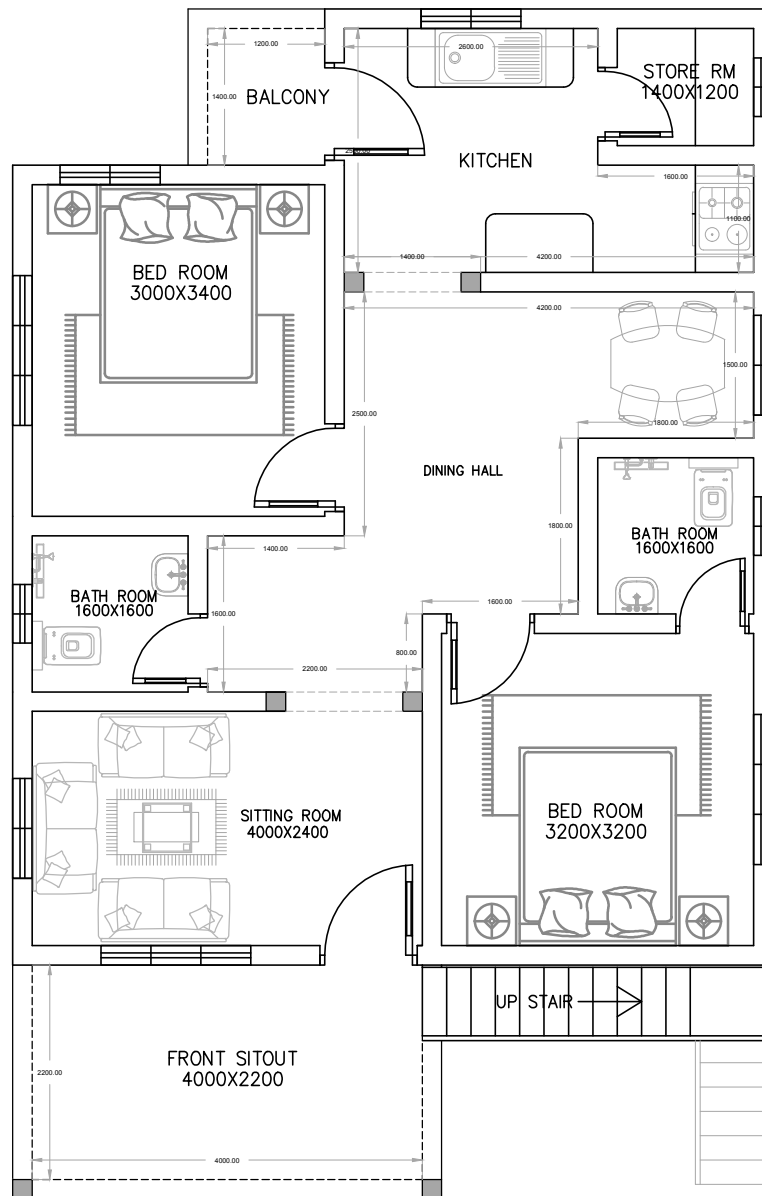

FIRST FLOOR 840sqft. HOME DESIGN

BY - SaaZWorld

NOTE

1. ALL DIMENSIONS ARE IN MILLIMETERS (mm)
2. GROUND & FIRST FLOOR TOTAL CALCULATION IS 1660sqft.

DESIGN BY

DRAWN BY

A.S

Cont. E-mail ID:-