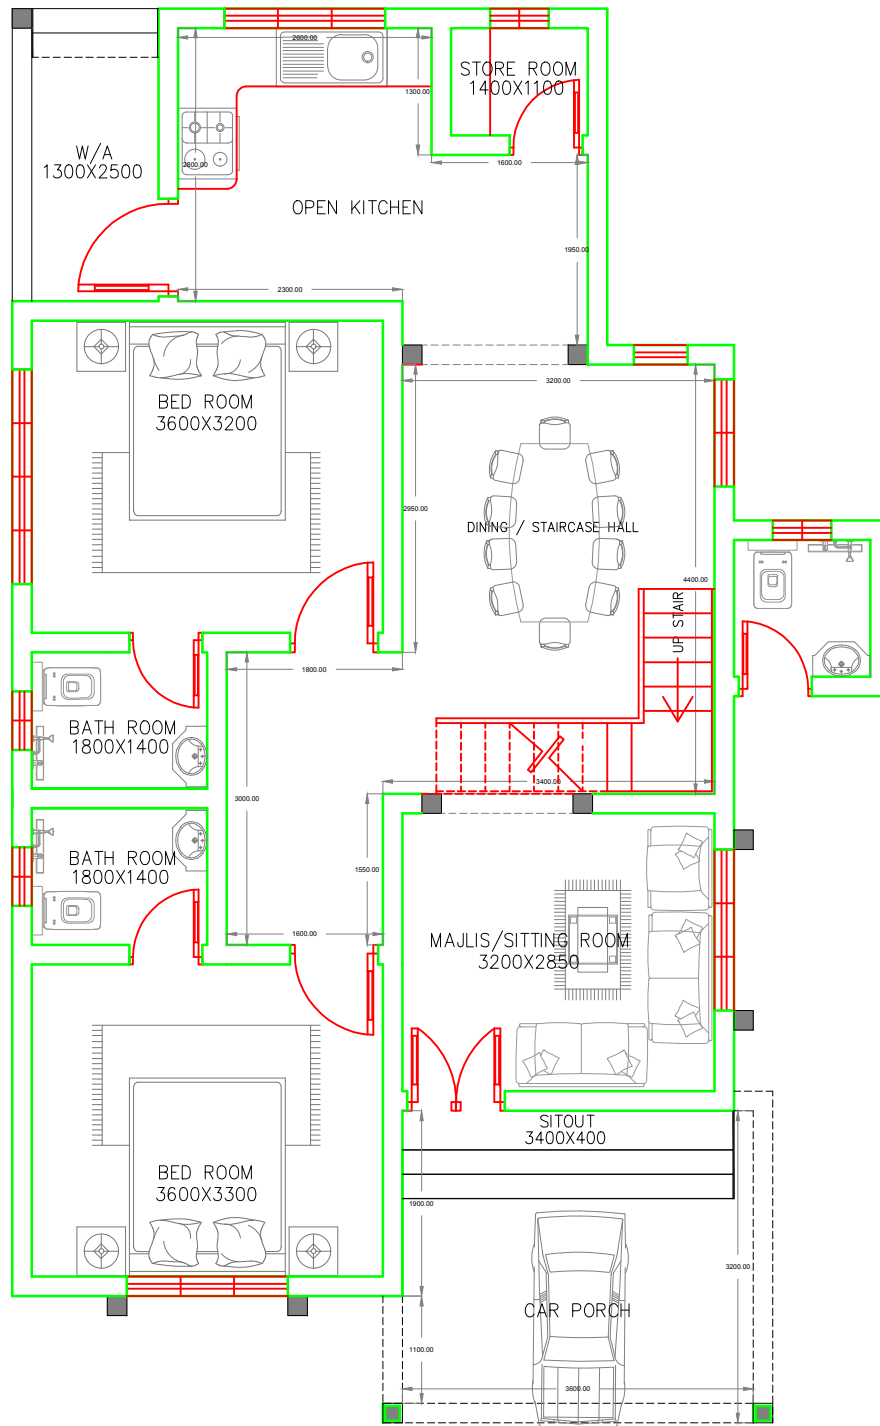

# GROUND FLOOR 1000sqft. HOME DESIGN

BY - SaazWorld

**NOTE**

- 1. ALL DIMENSIONS ARE IN MILLIMETERS (mm)
- 1. GROUND & 1ST FLOOR TOTAL 1550sqft.

**DESIGN BY**

**DRAWN BY**

A.S

Cont. E-mail ID:-