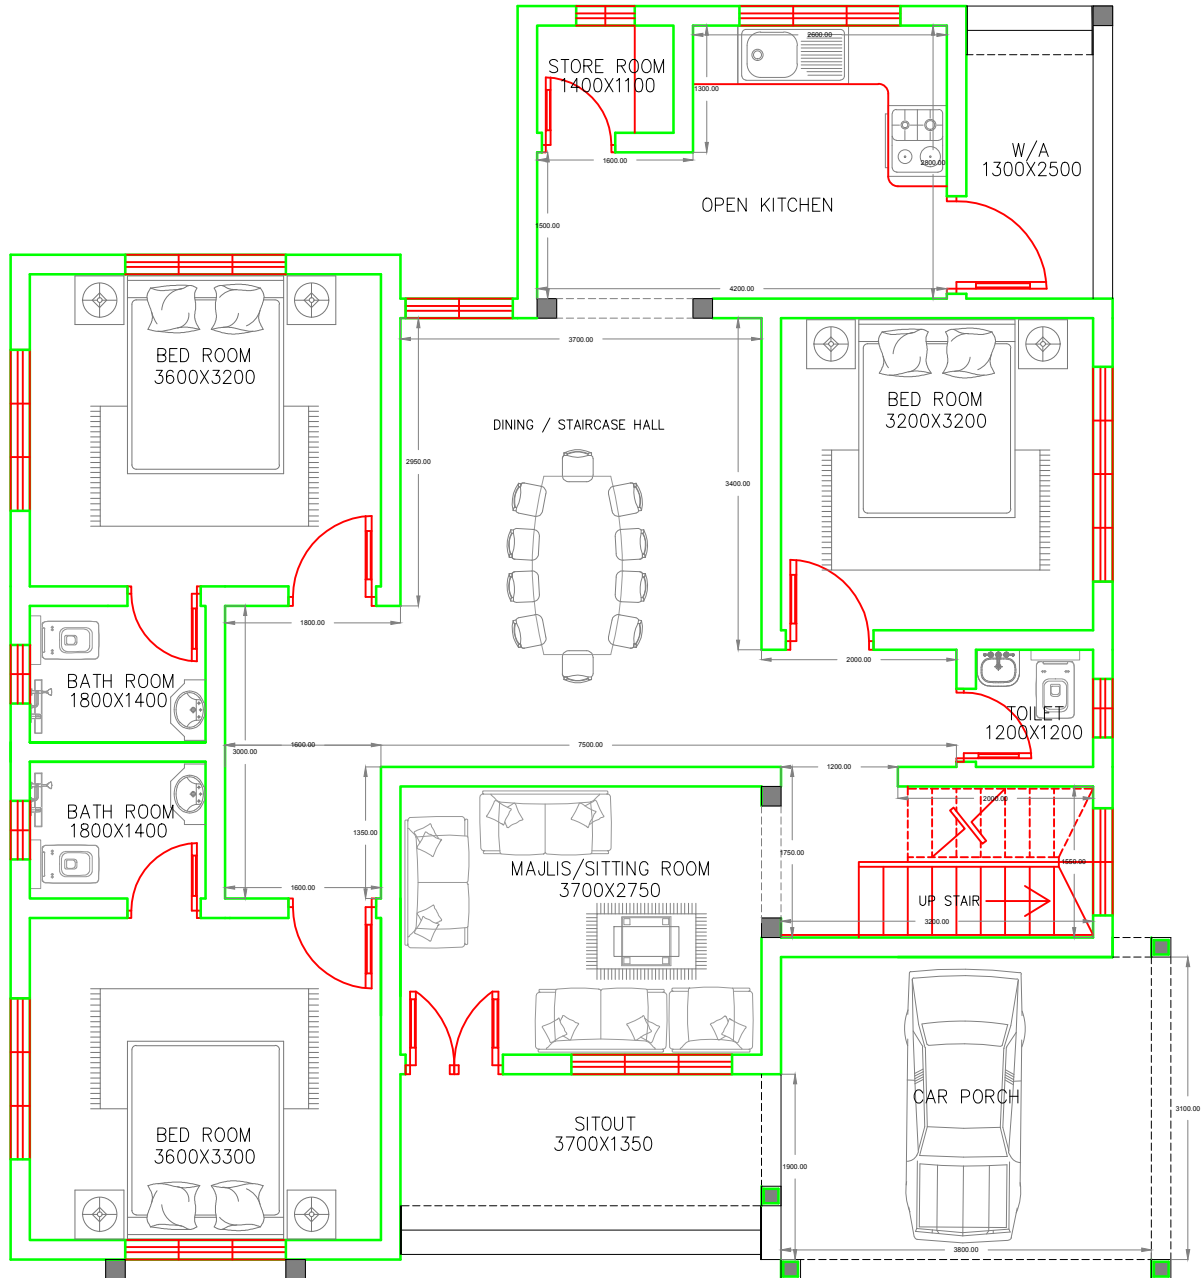

GROUND FLOOR 1350sqft. HOME DESIGN

BY - SaazWorld

NOTE

1. ALL DIMENSIONS ARE IN MILLIMETERS (mm)

DESIGN BY

DRAWN BY

A.S

Cont. E-mail ID:-