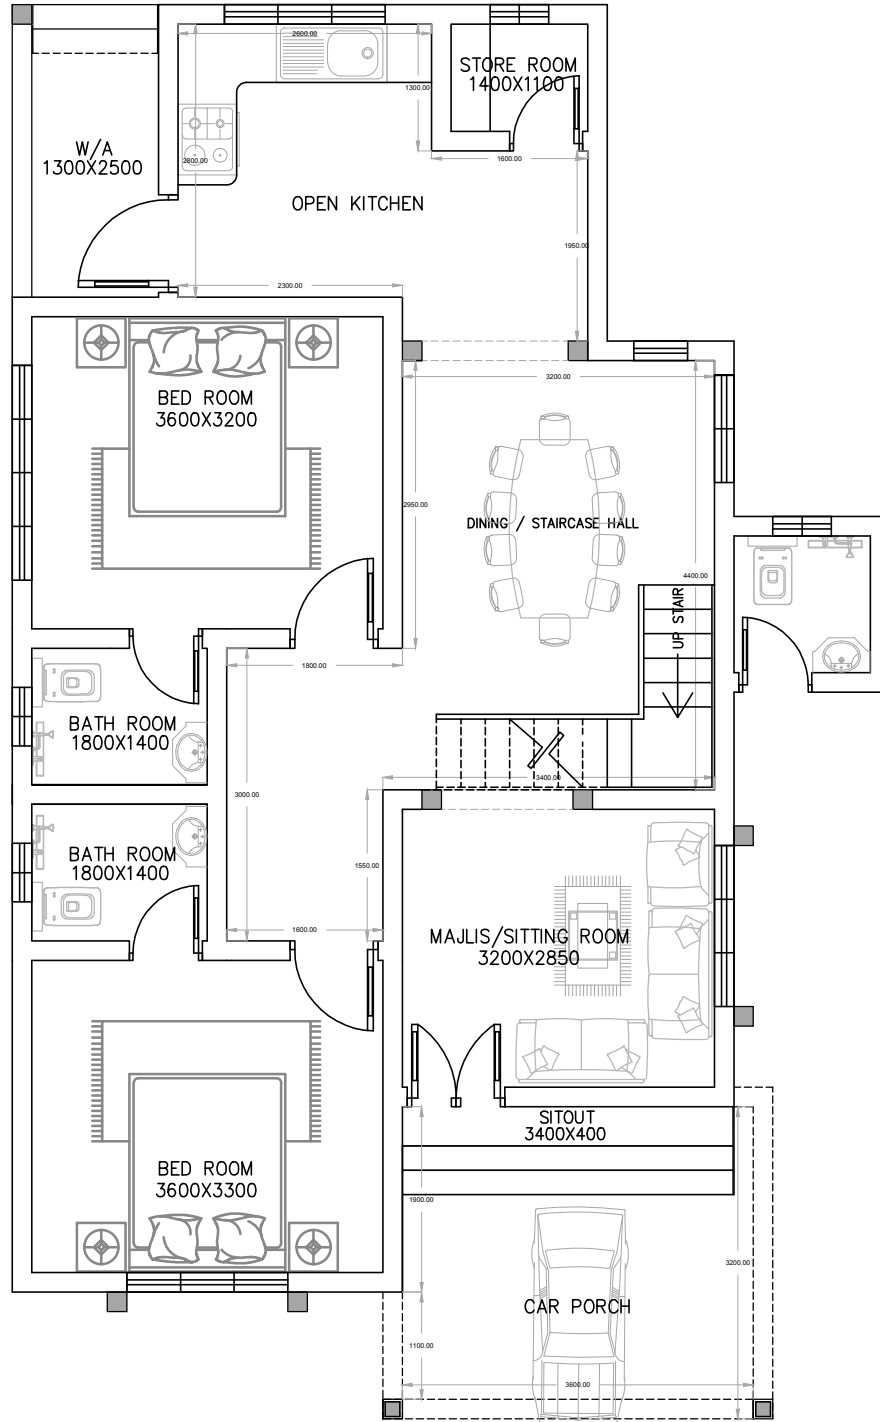

GROUND FLOOR 1000sqft. HOME DESIGN

BY - SaazWorld

NOTE

- 1. ALL DIMENSIONS ARE IN MILLIMETERS (mm)
- 1. GROUND & 1ST FLOOR TOTAL 1550sqft.

DESIGN BY

DRAWN BY

A.S

Cont. E-mail ID:-