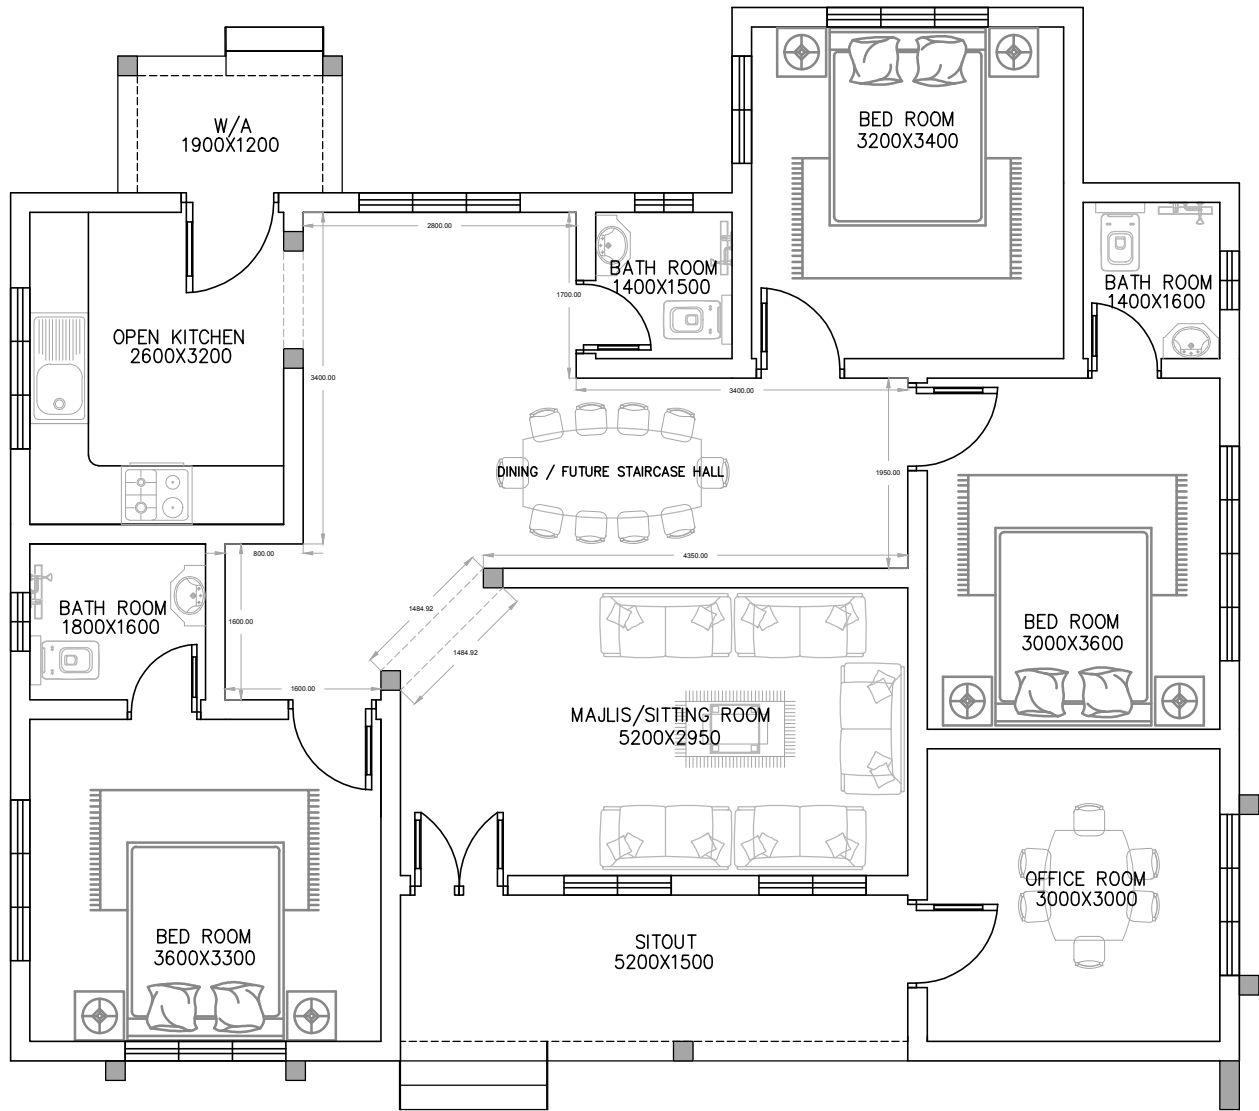

GROUND FLOOR 1250sqft. HOME DESIGN

BY - SaazWorld

NOTE

1. ALL DIMENSIONS ARE IN MILLIMETERS (mm)

DESIGN BY

DRAWN BY

A.S

Cont. E-mail ID:-