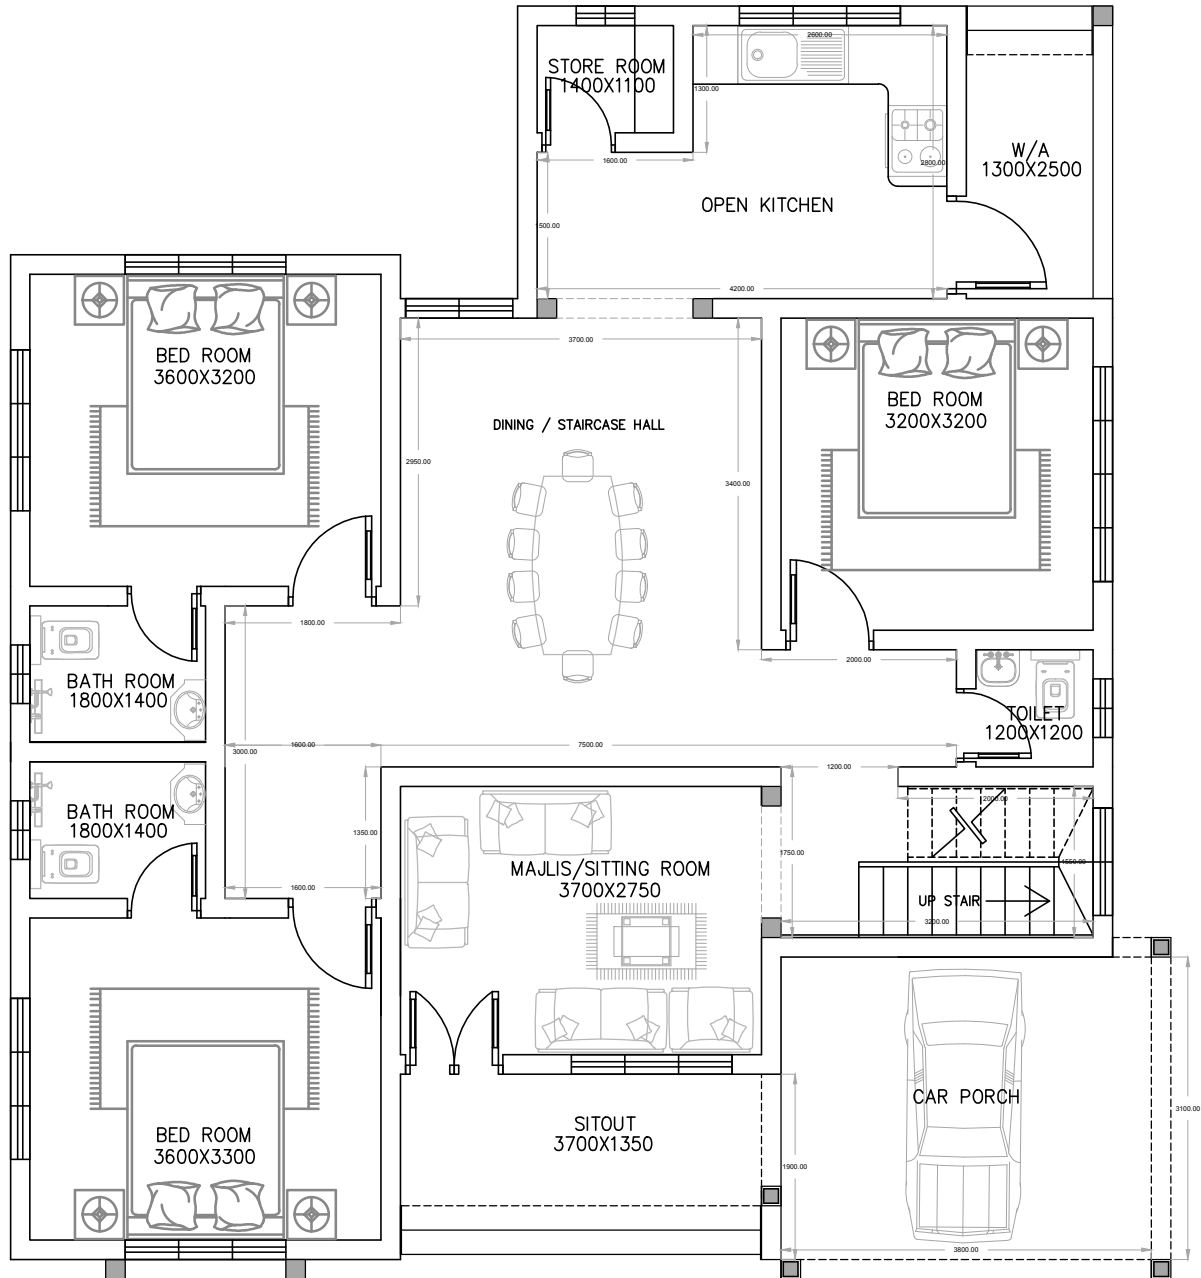

GROUND FLOOR 1350sqft. HOME DESIGN

BY - SaaZWorld

NOTE

1. ALL DIMENSIONS ARE IN MILLIMETERS (mm)

DESIGN BY

DRAWN BY

A.S

Cont. E-mail ID:-