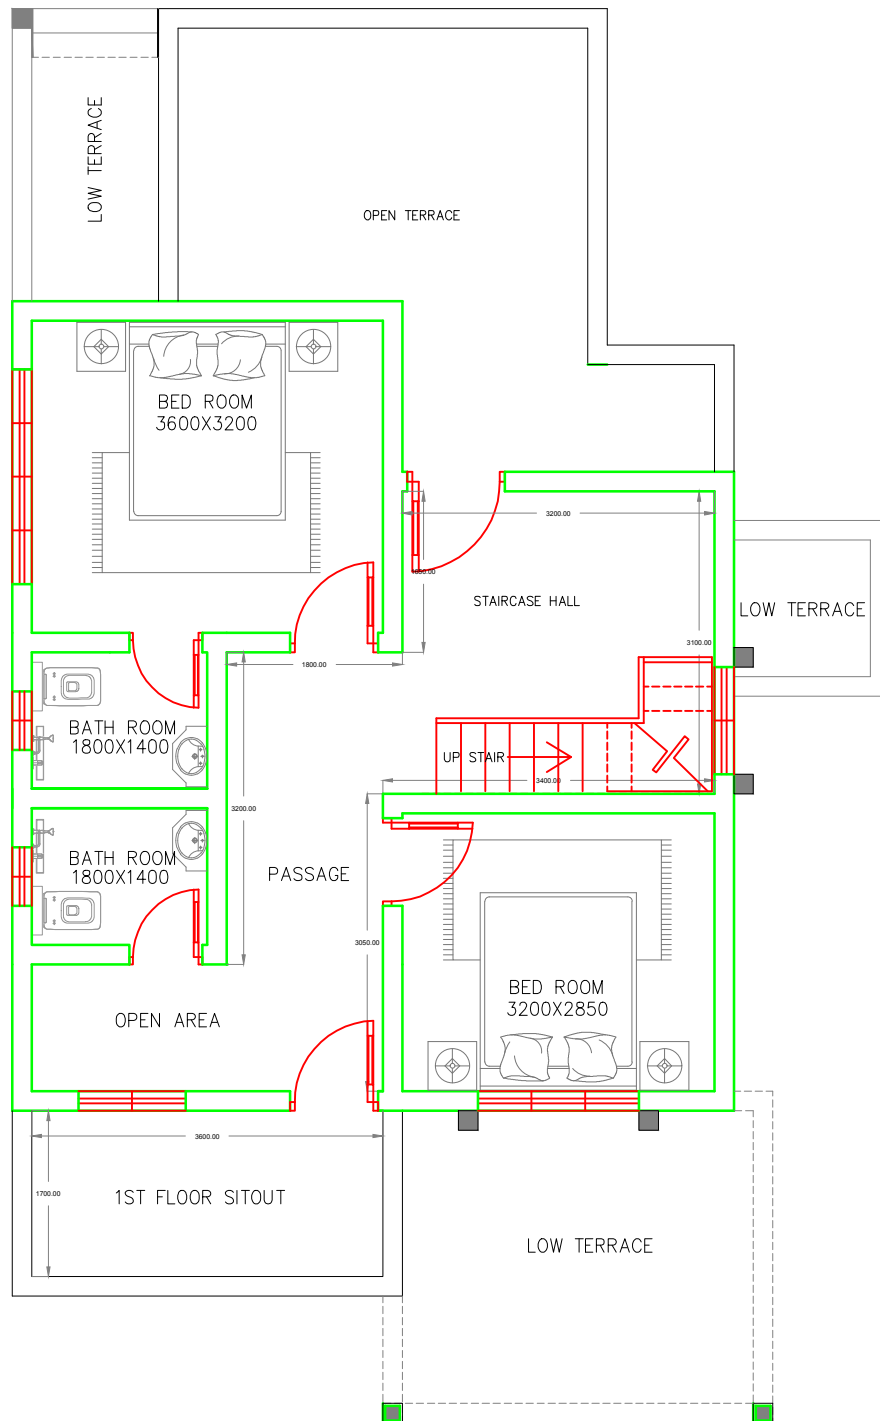

FIRST FLOOR FLOOR 550sqft. HOME DESIGN

BY - SaazWorld

NOTE

- 1. ALL DIMENSIONS ARE IN MILLIMETERS (mm)
- 1. GROUND & 1ST FLOOR TOTAL 1550sqft.

DESIGN BY

DRAWN BY

A.S

Cont. E-mail ID:-