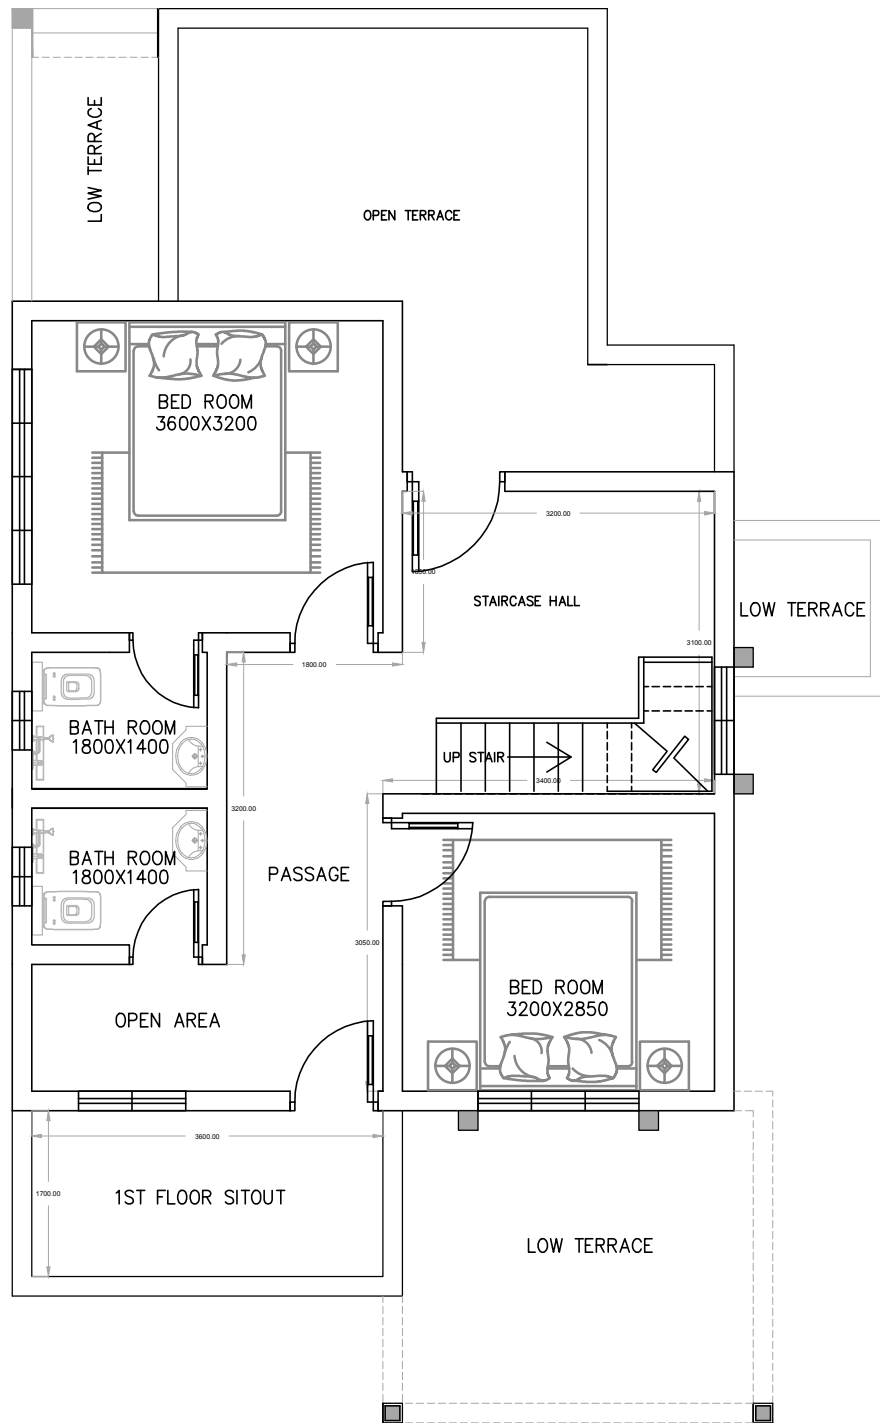

FIRST FLOOR FLOOR 550sqft. HOME DESIGN

BY - SaaZWorld

NOTE

- 1. ALL DIMENSIONS ARE IN MILLIMETERS (mm)
- 1. GROUND & 1ST FLOOR TOTAL 1550sqft.

DESIGN BY

DRAWN BY

A.S

Cont. E-mail ID:-